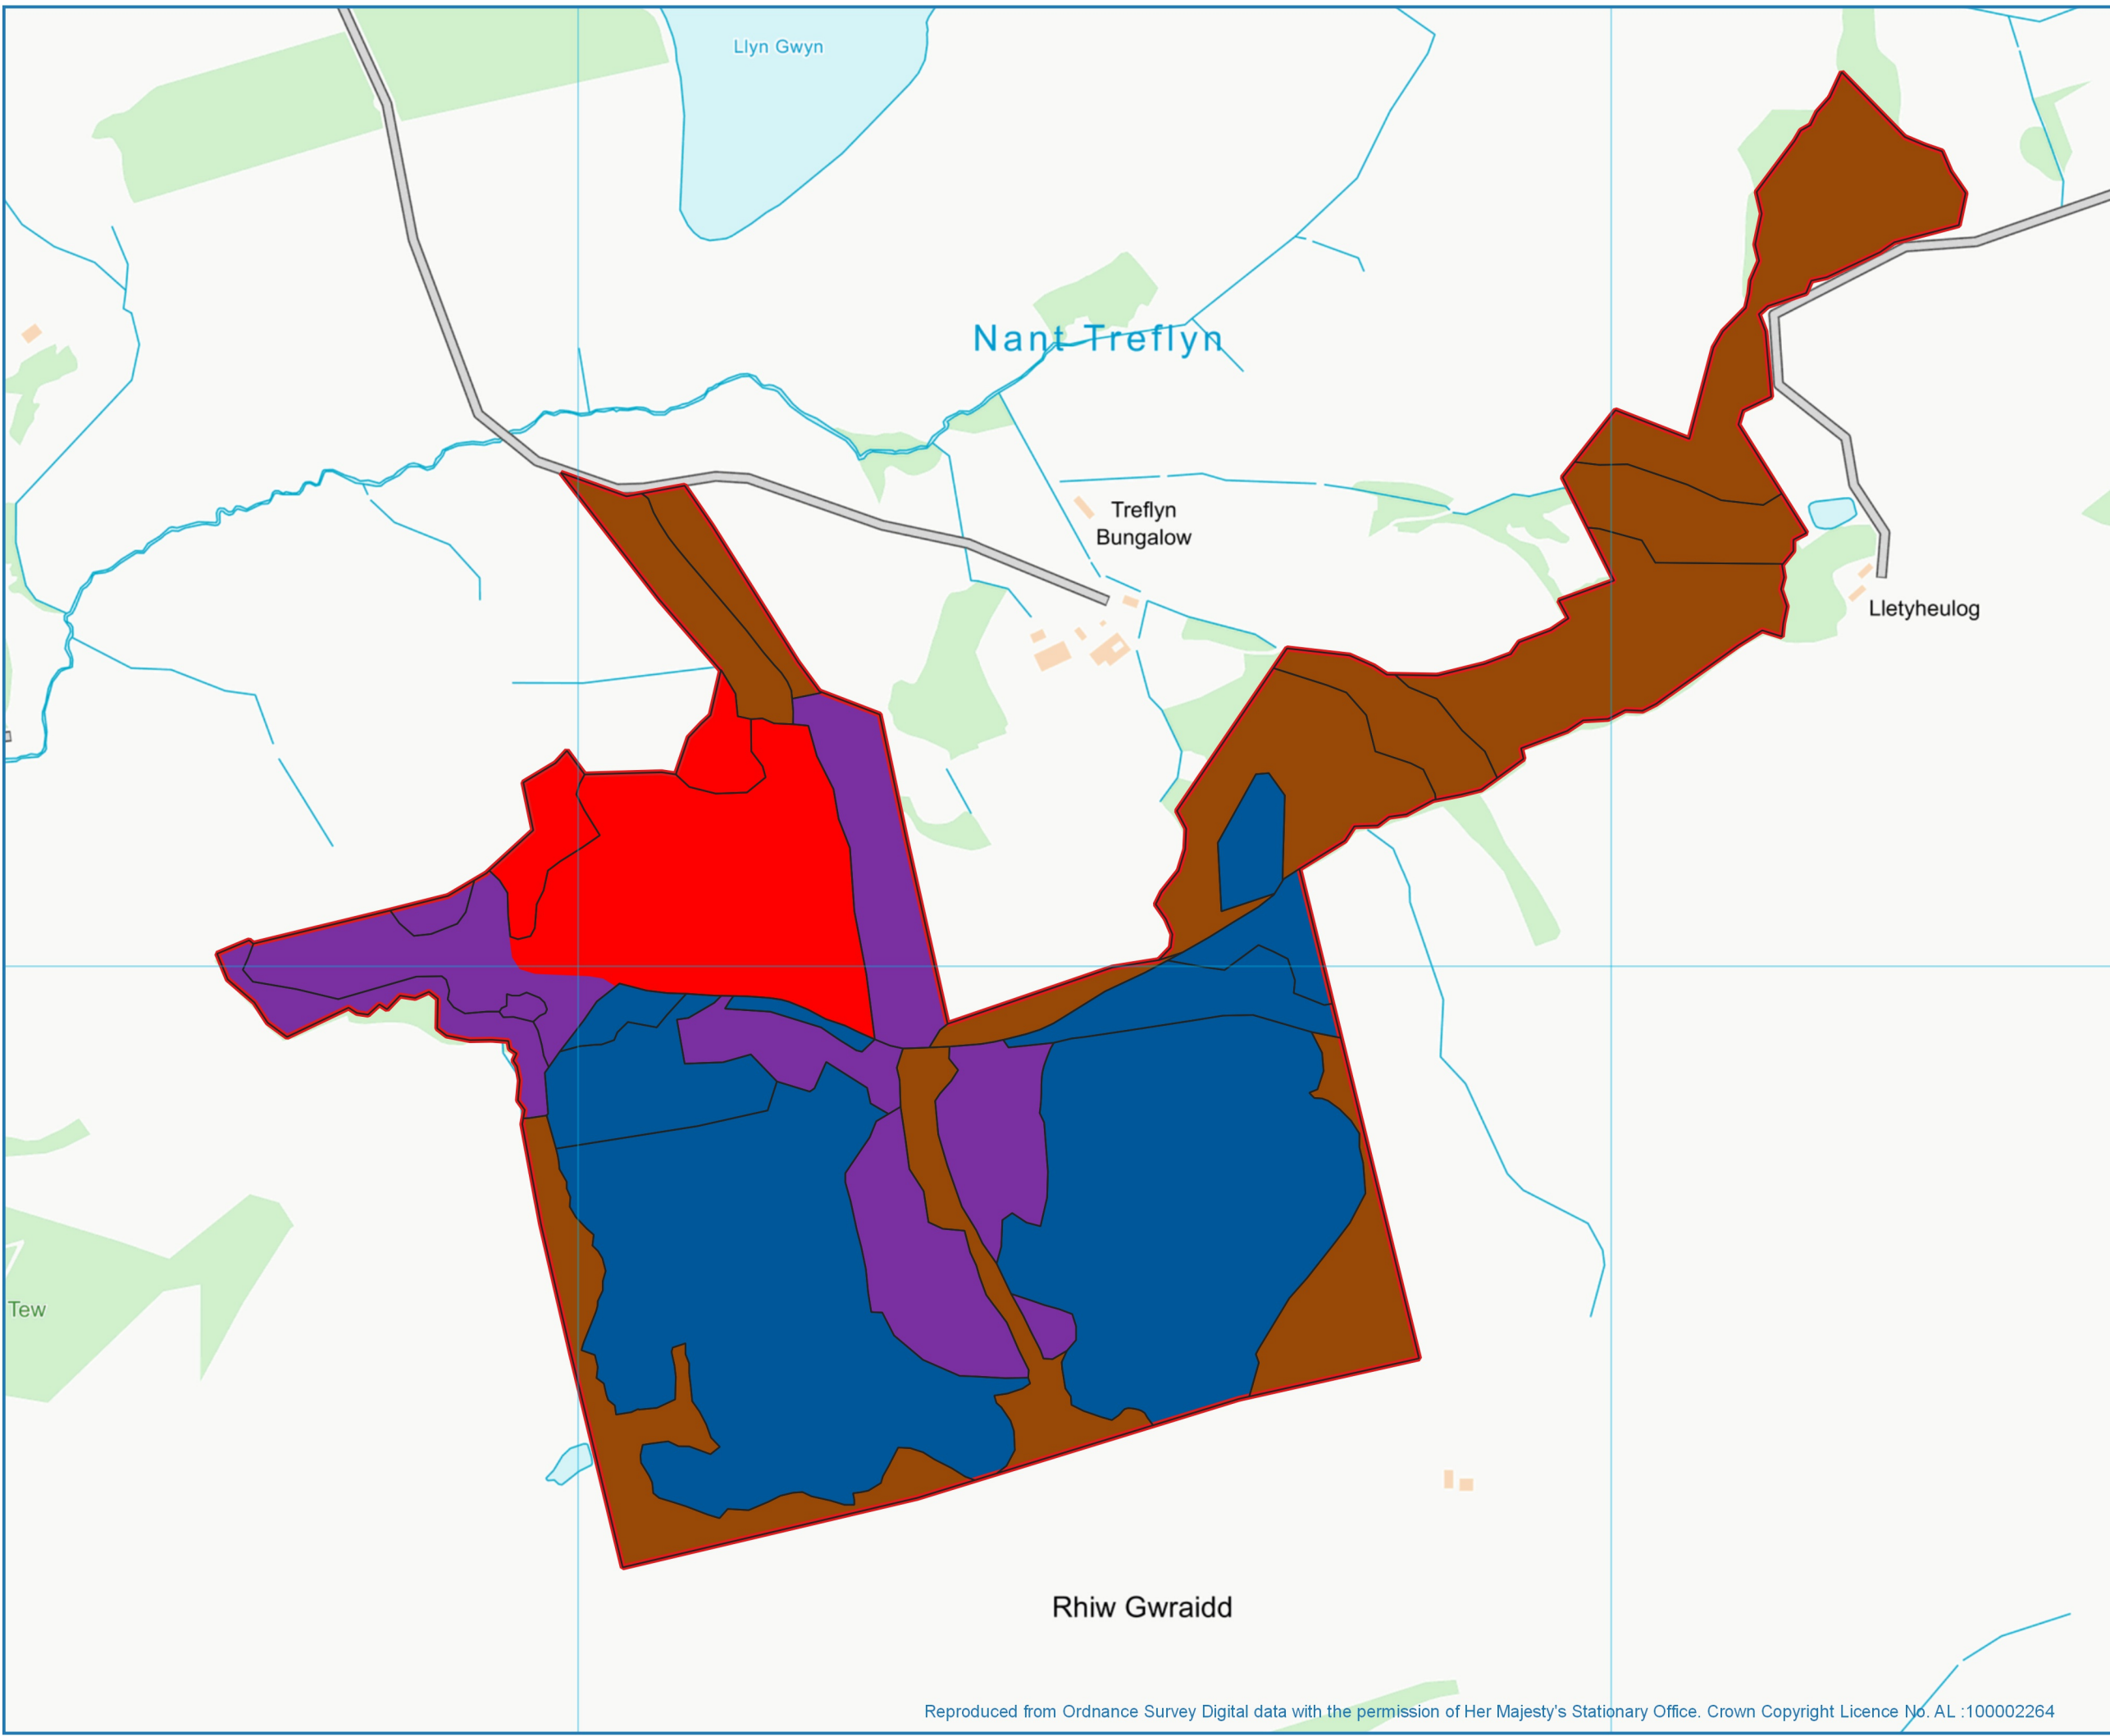

01

02

# COED SARNAU

## Treflyn- Systemau Rheoli Coedwigoedd / Forest Management Systems

- Llwyrgwympo / Clear fell - 2022-26
- Cnydau Ifanc – Rheolaeth Nas Pennwyd  
Young Crops - Unassigned Management
- Systemau Coedwriaeth Effaith Isel  
Low Impact Silvicultural Systems
- Ymyriad Lleiaf - Minimum Intervention
- Subcompartments
- Property Boundary

1:6000  
 Scale Correct at A3  
 Grid Ref: SO014640  
 Date: 04/10/2021  
 Drawn by: SteveK

Pryor and Rickett Silviculture  
 10 Priory Hill, Brecon, Wales, LD3 9DH

01874 620777 || [Wales@silviculture.co.uk](mailto:Wales@silviculture.co.uk)