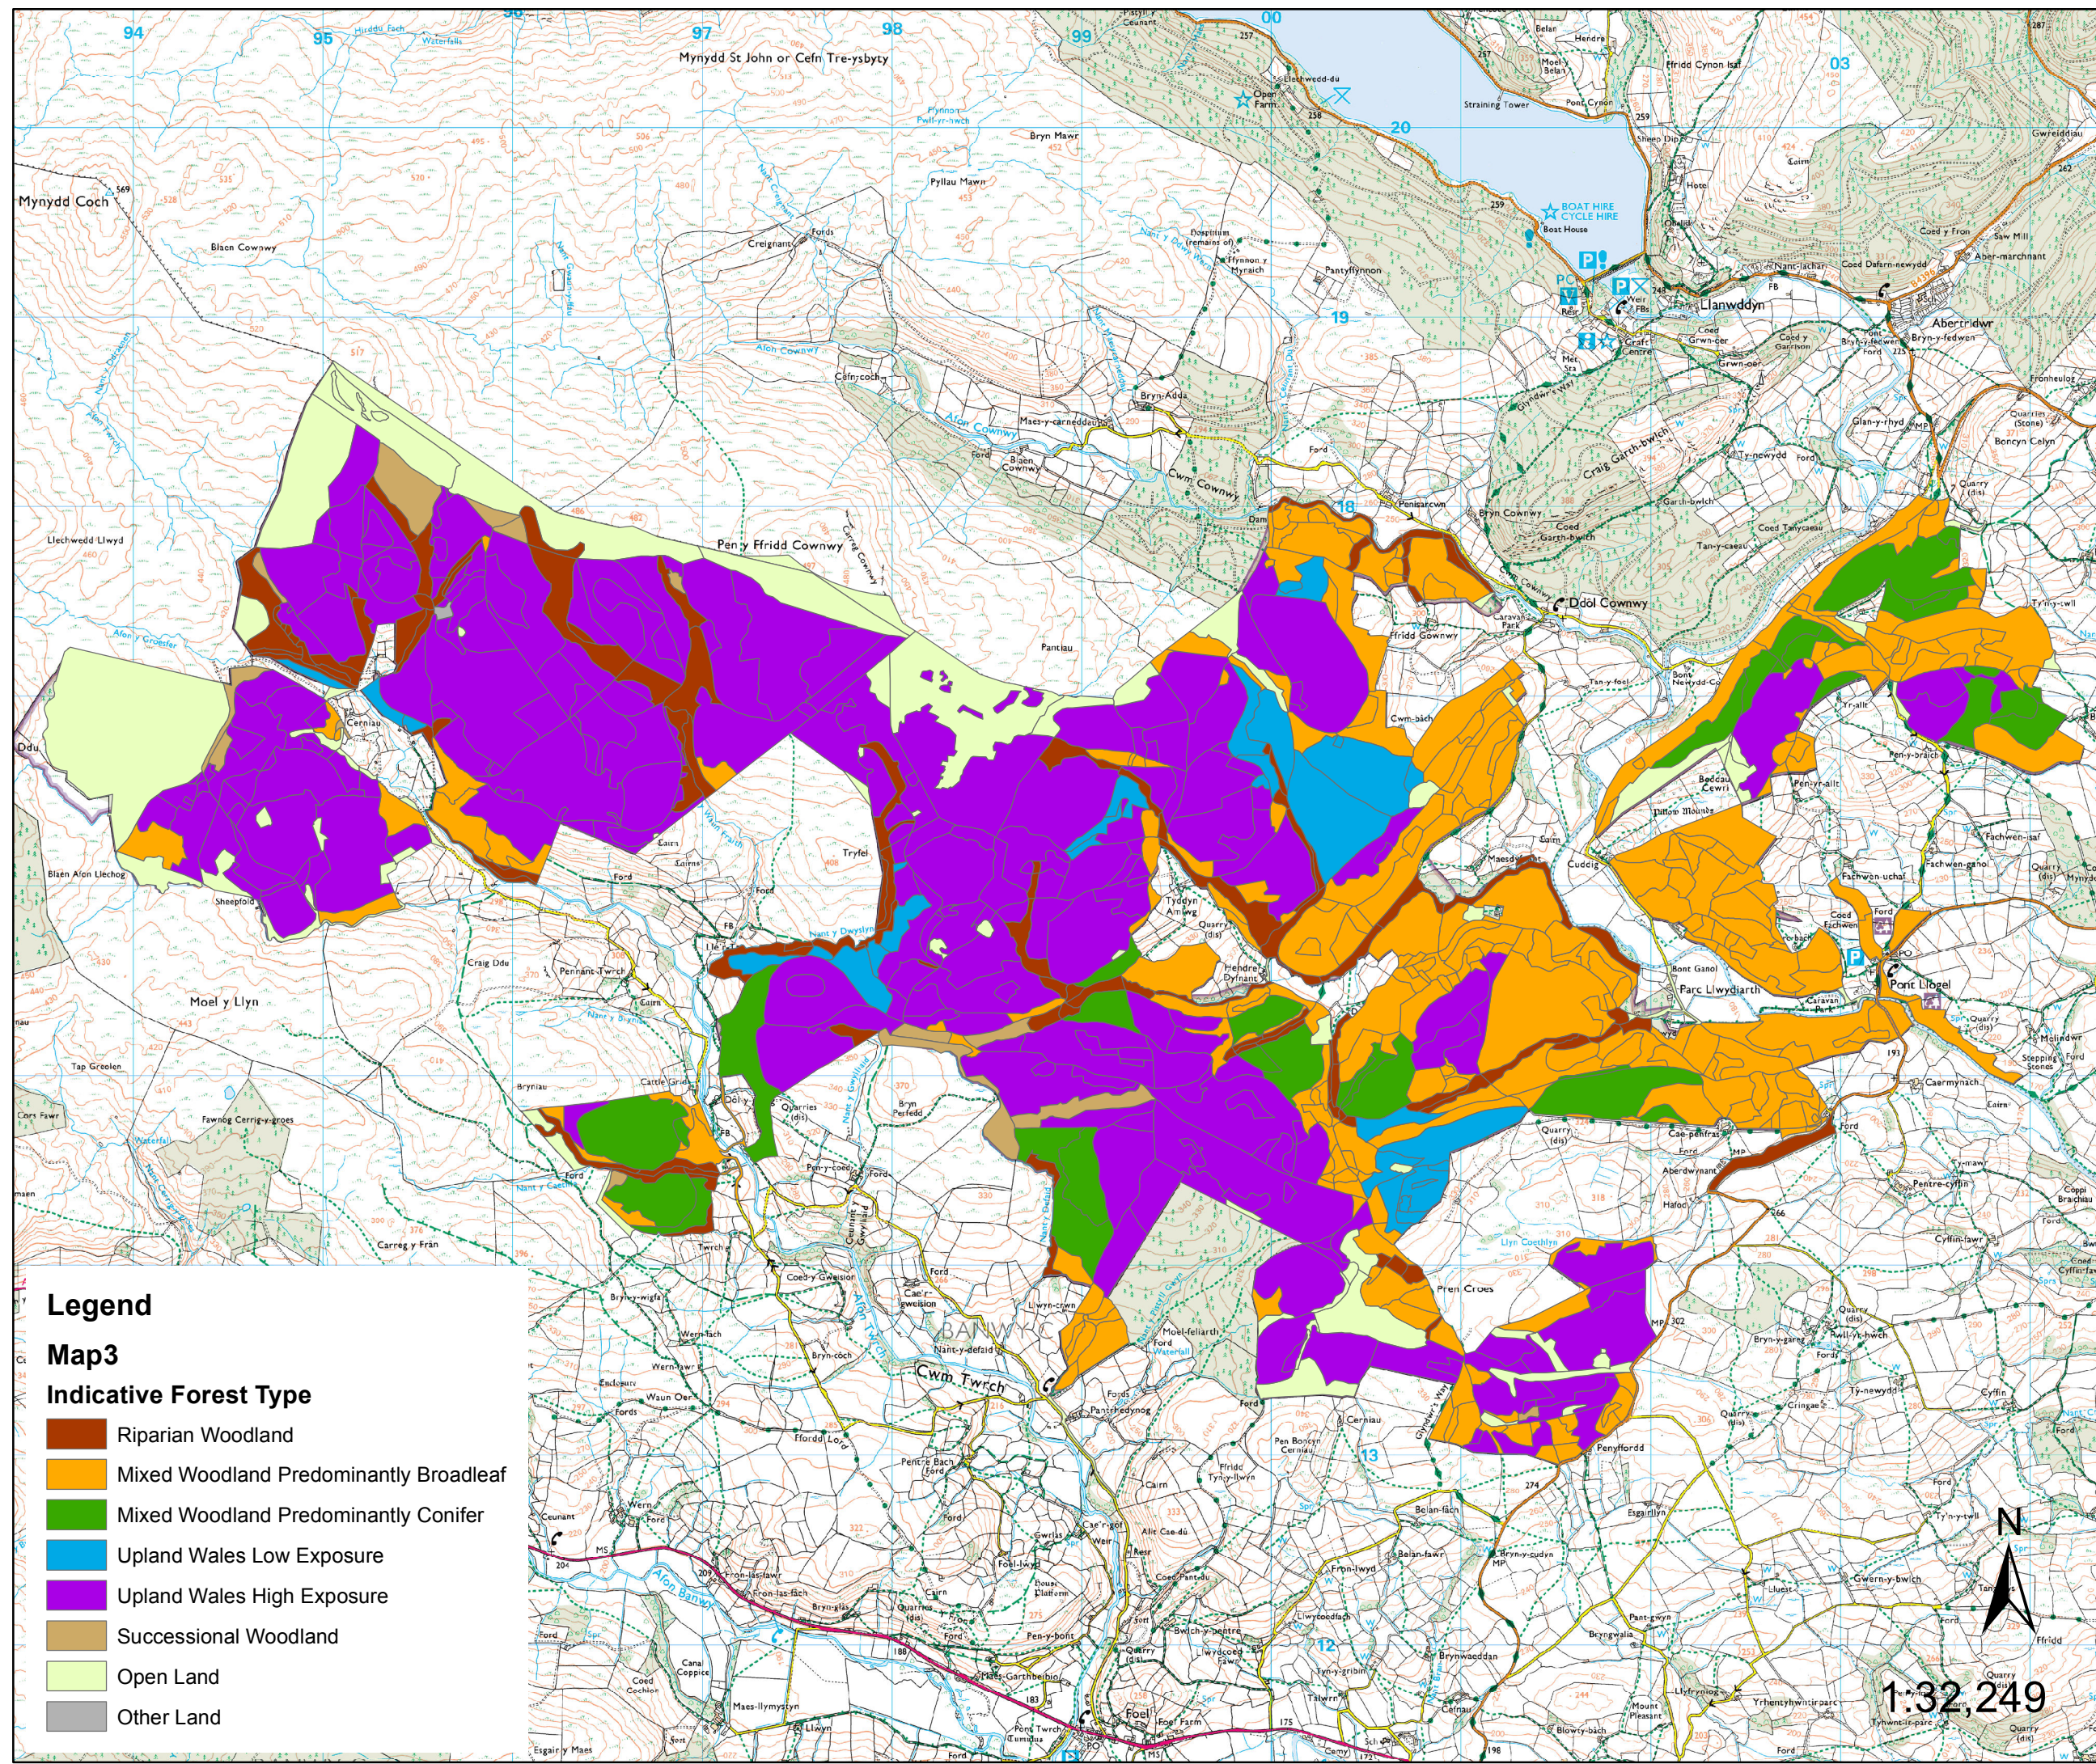

Forest District: Coed Y Gororau
Dyfnant Forest

Indicative Forest Type

Scale: 1:32,249

Date: Feb 2021

Legend
Map3
Indicative Forest Type

- Riparian Woodland
- Mixed Woodland Predominantly Broadleaf
- Mixed Woodland Predominantly Conifer
- Upland Wales Low Exposure
- Upland Wales High Exposure
- Successional Woodland
- Open Land
- Other Land

N

1:32,249