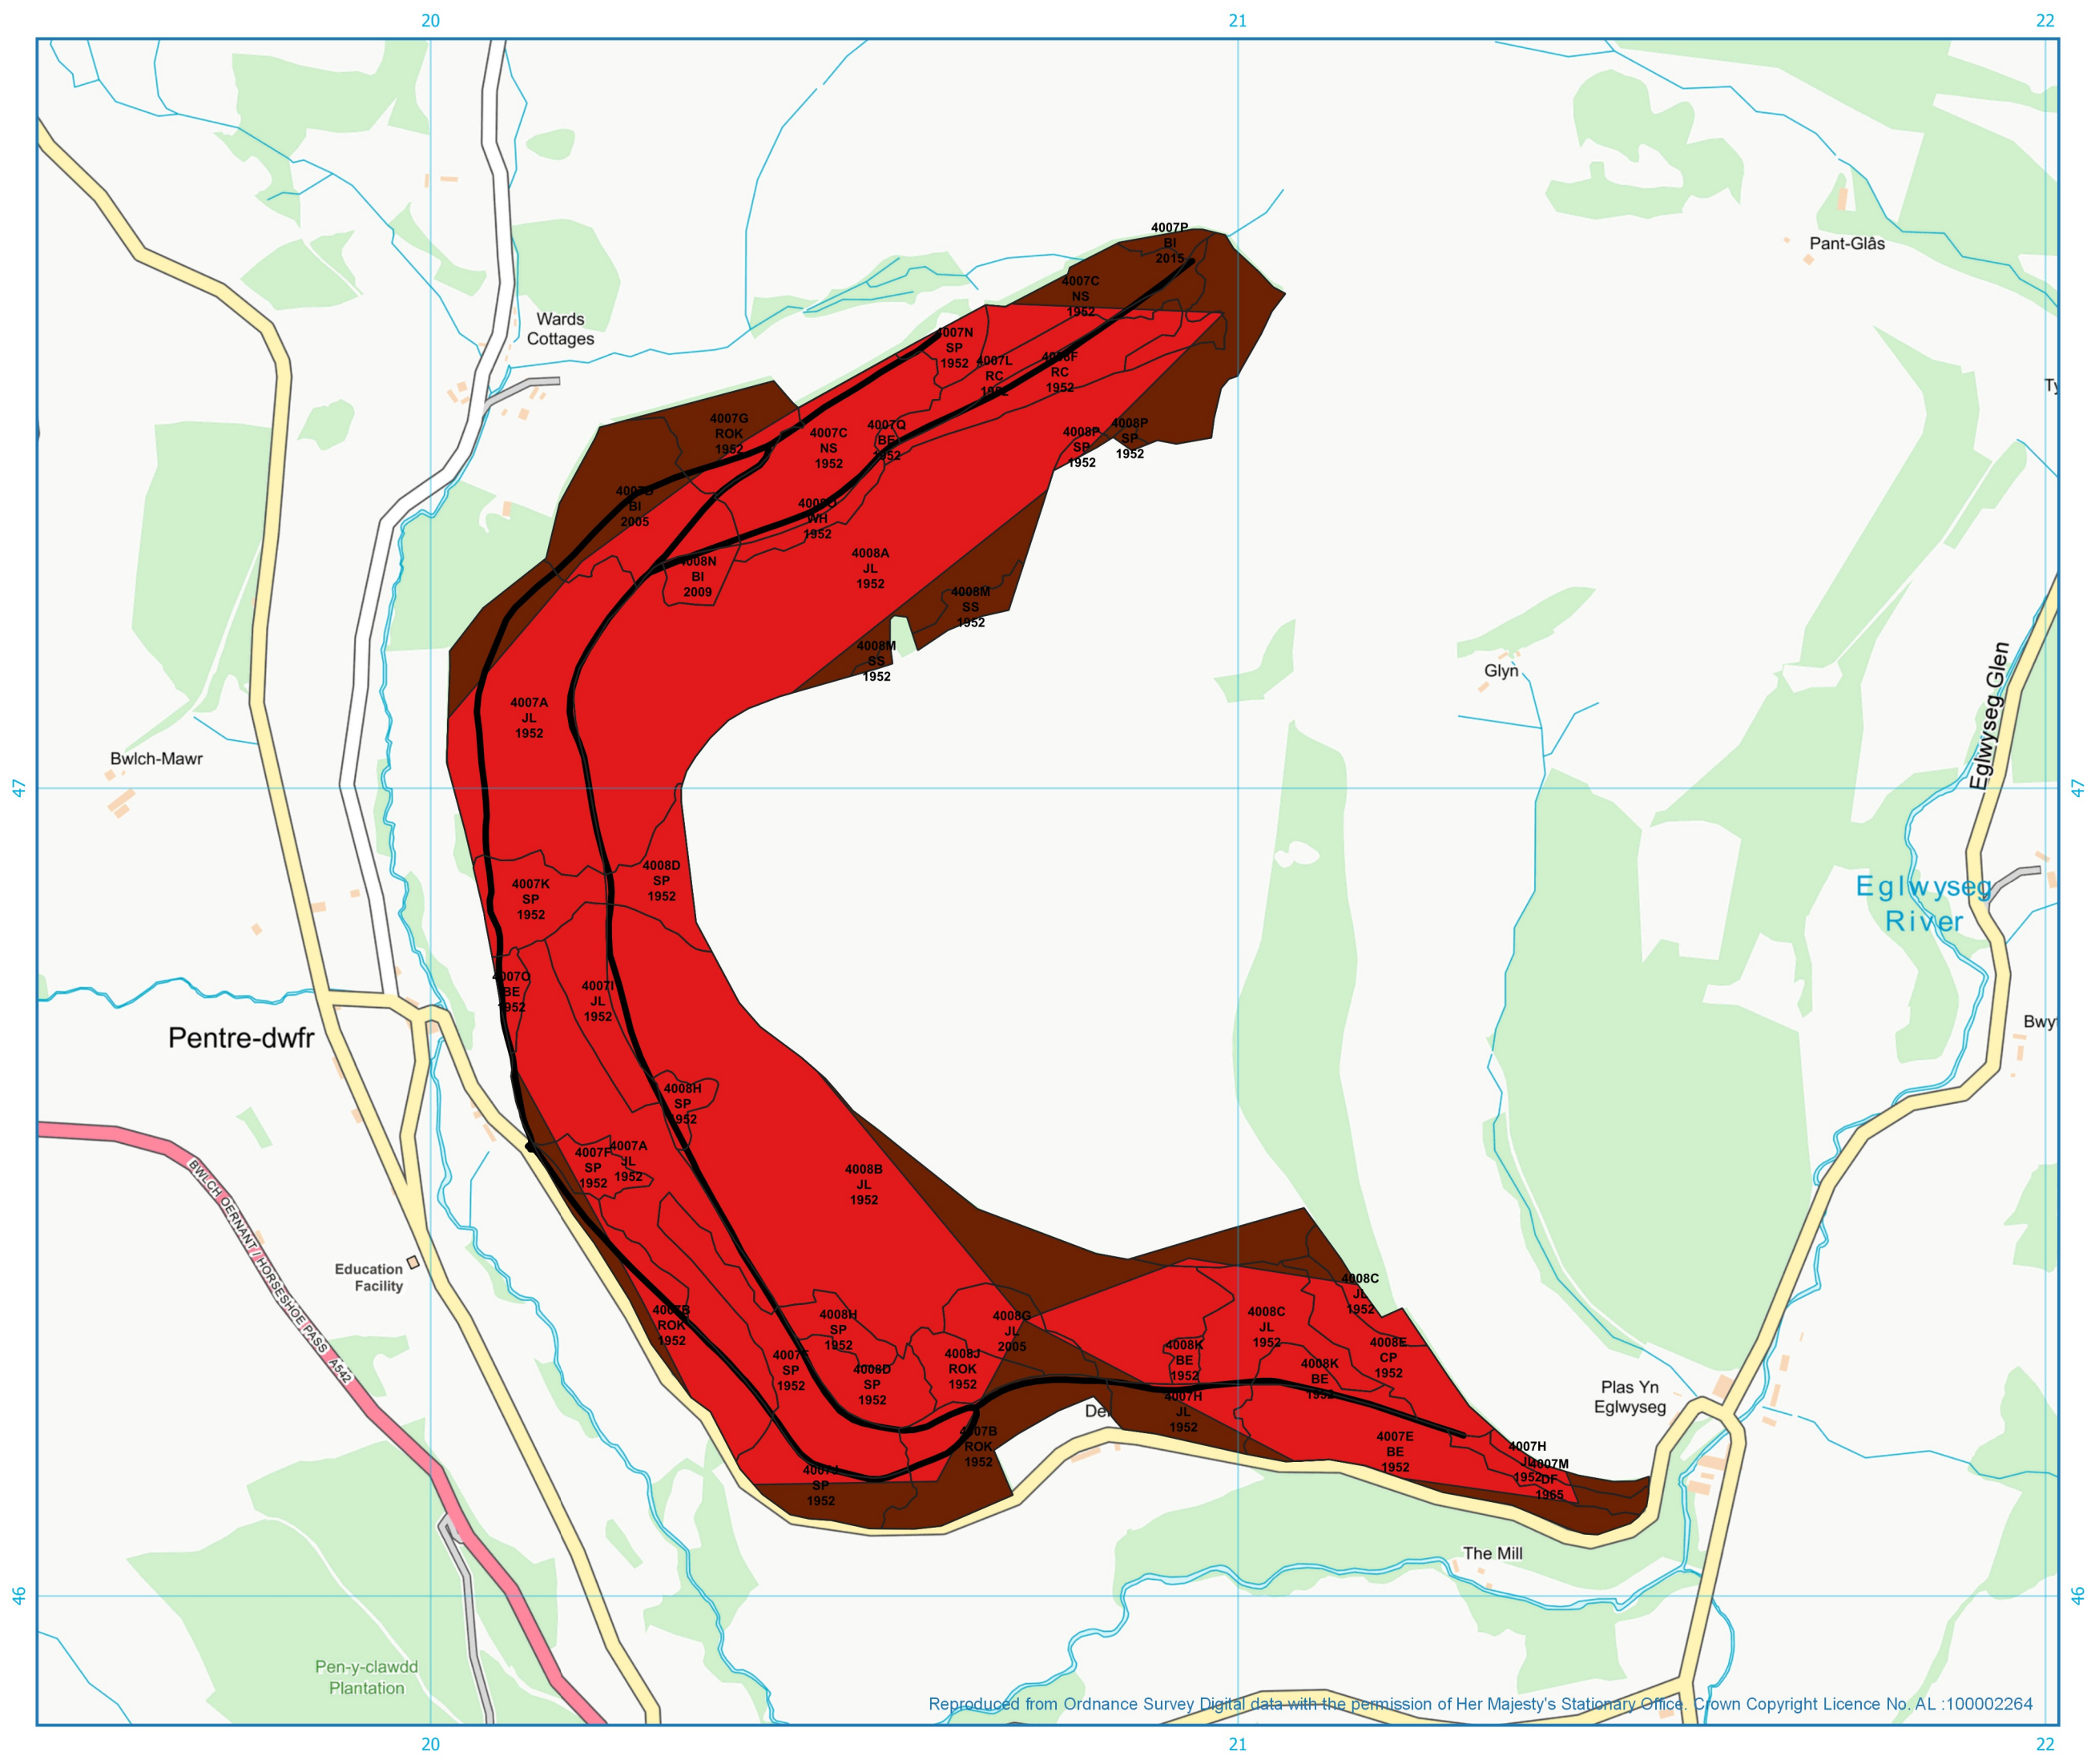

## Planhigfa Foel Plantation - Prif Amcanion Hirdymor / Long-term Primary Objectives

- Subcompartments
- Rheoli Coetir Hynafol  
Ancient Woodland Management
- Rheoli Coetiroedd Brodorol  
Native Woodland Management
- Fyrdd Coedwig - Forest Roads

Reproduced from Ordnance Survey Digital data with the permission of Her Majesty's Stationary Office. Crown Copyright Licence No. AL :100002264

1:7500  
Scale Correct at A3  
Grid Ref: SJ207468  
Date: 24/03/2021  
Drawn by: Samuel Roberts