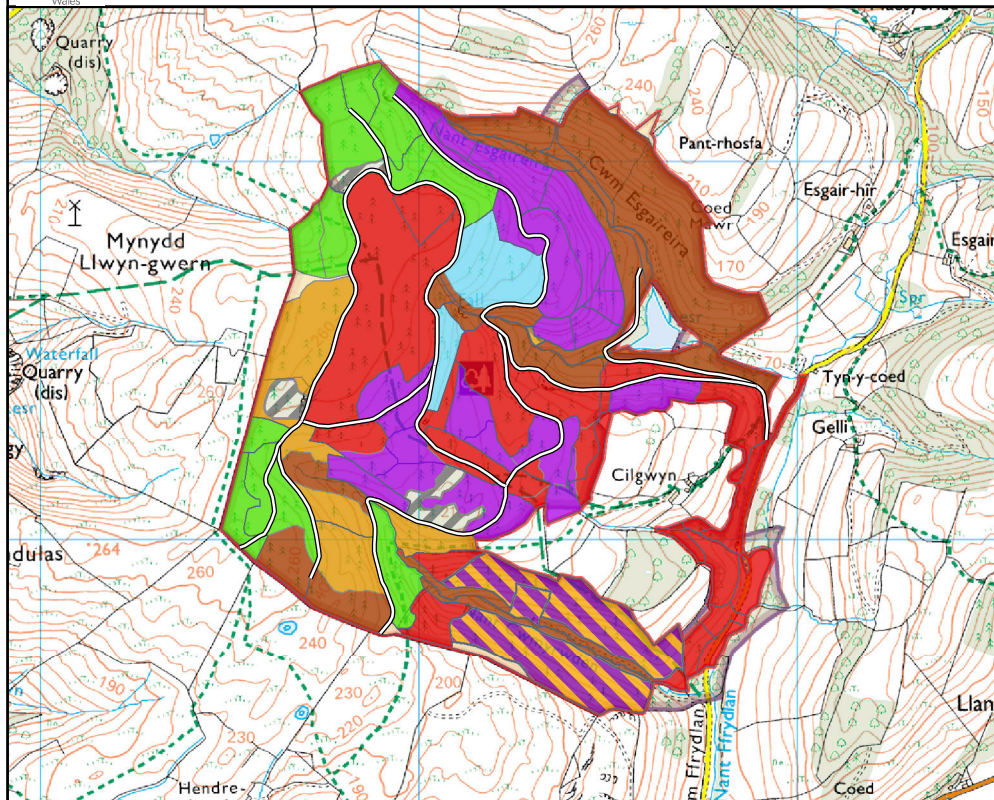

Machynlleth Forest Resource Plan - Map 2 (Part D - Cilgwyn)

0 0.0750.15 0.3 Kilometers

1:20,000 @ A3