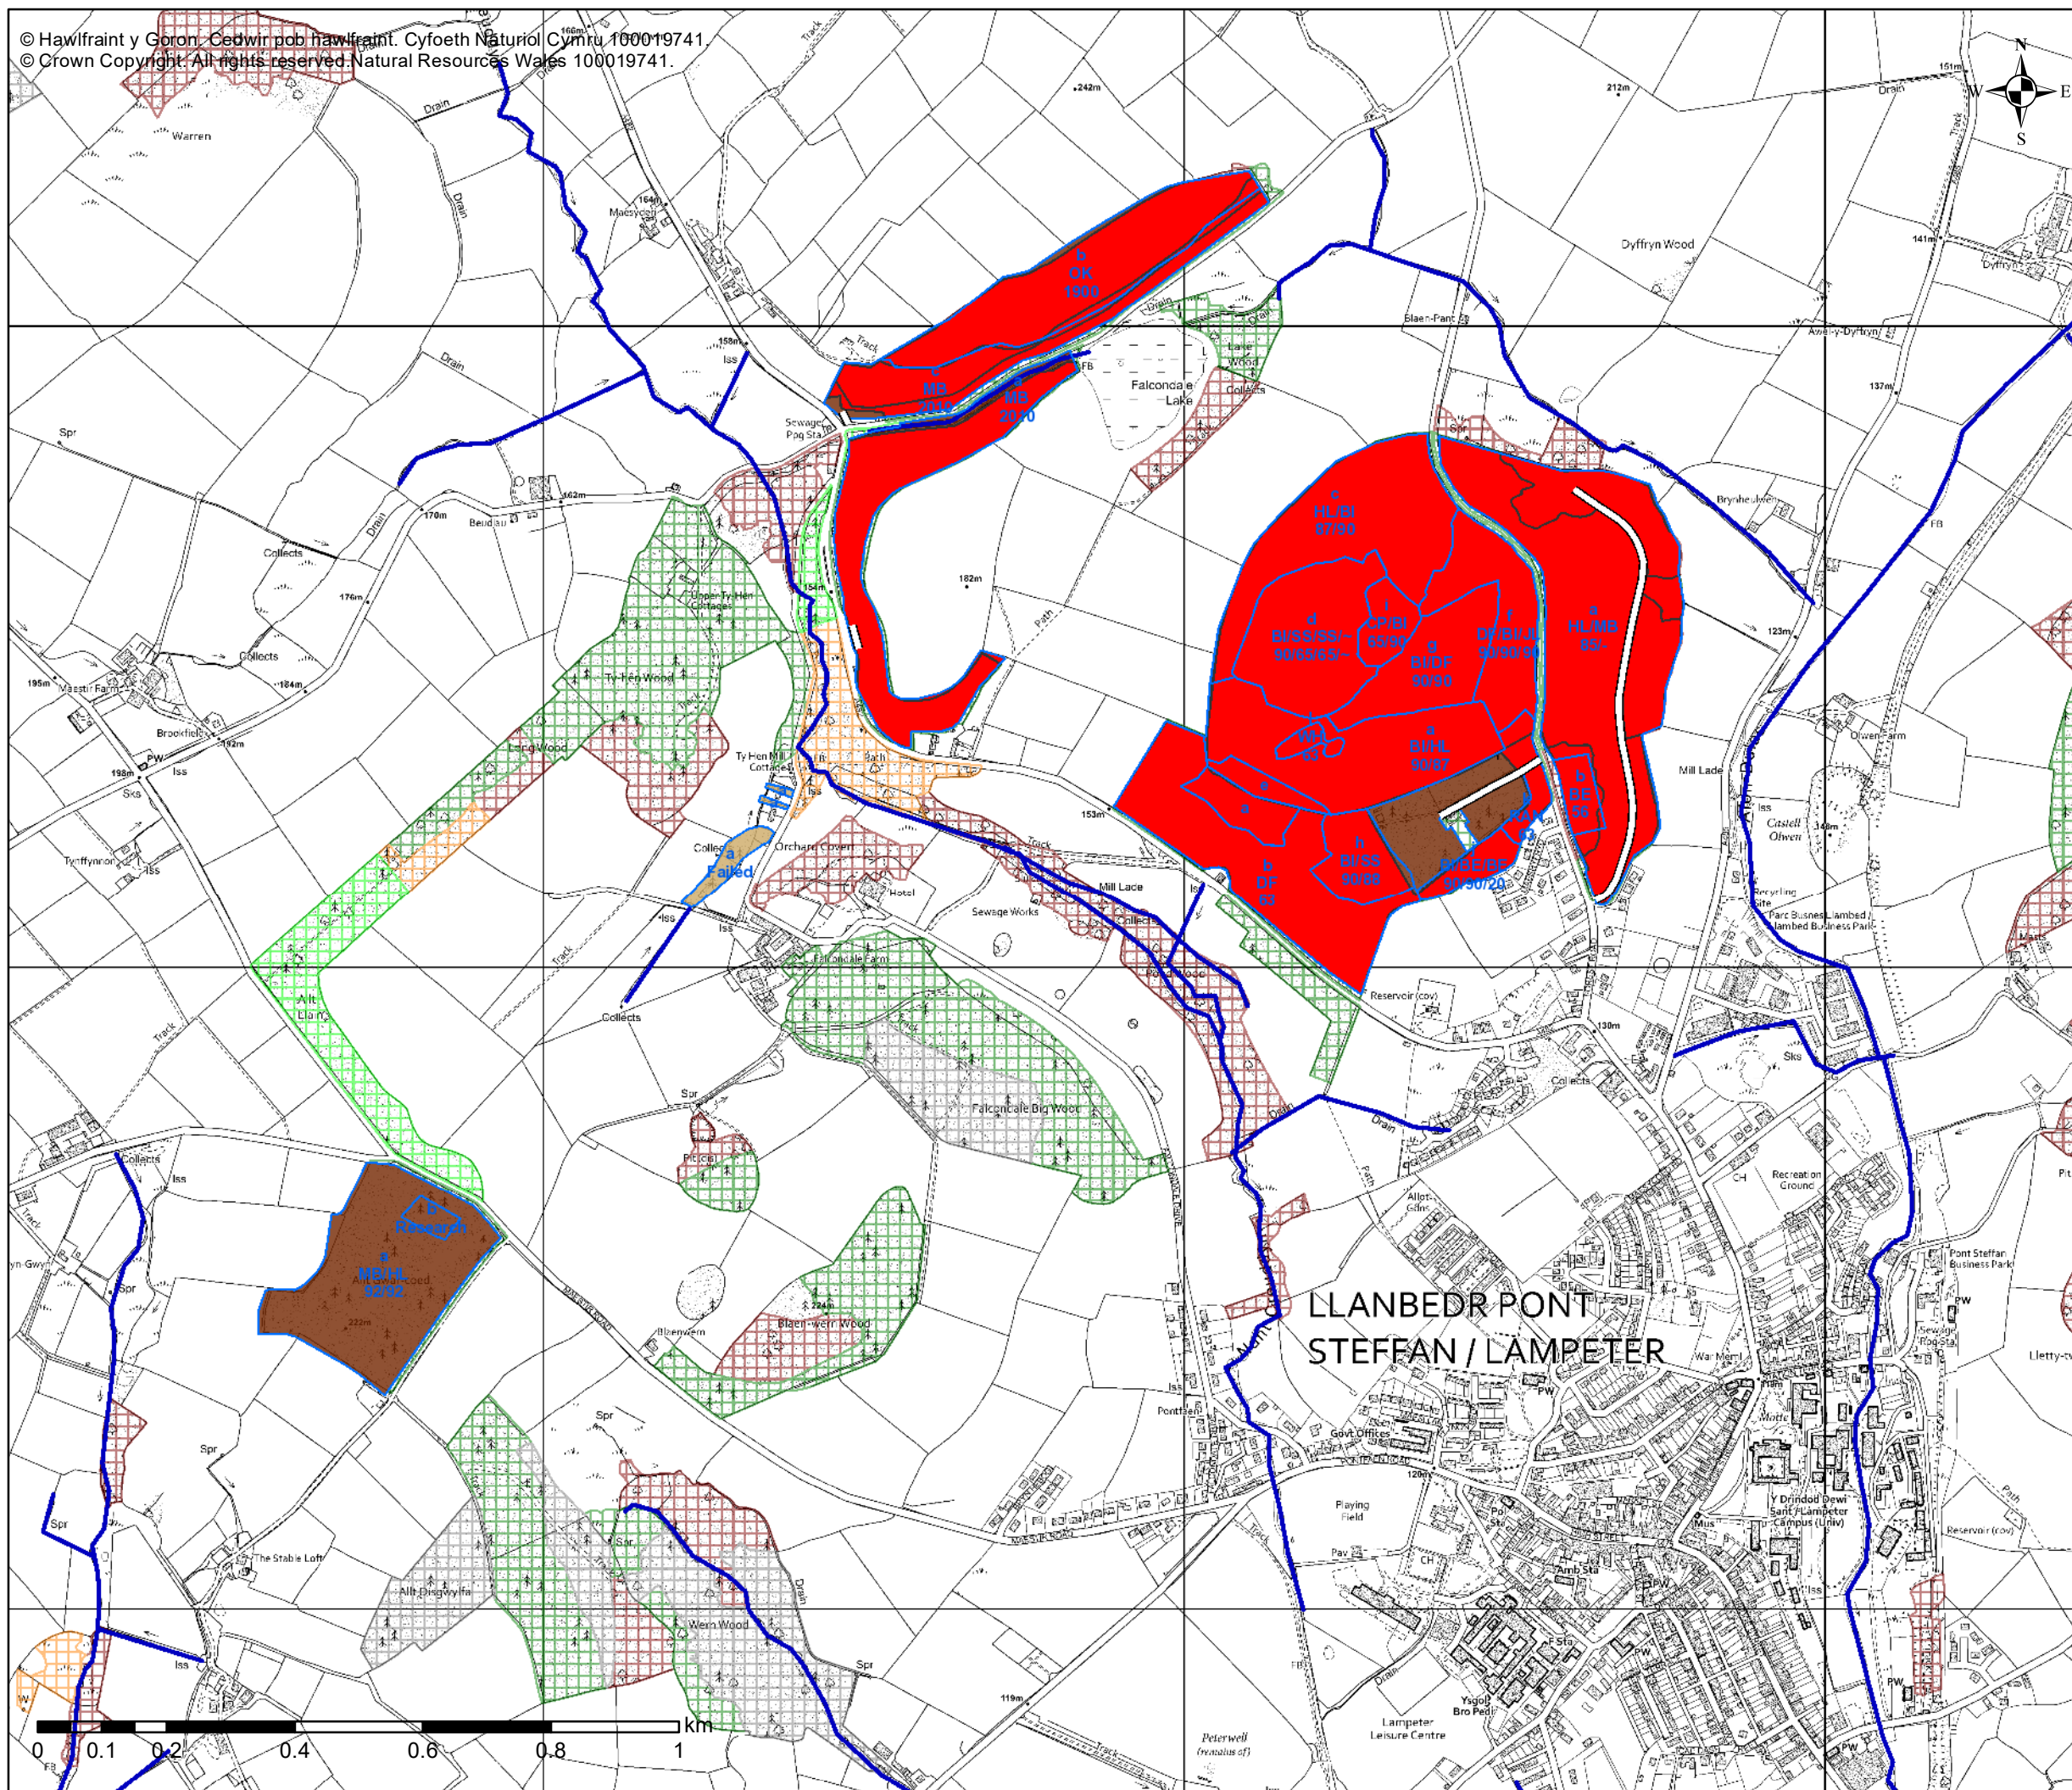

— Watercourses

Scenario Restock Areas (Long term Vision)

■ Ancient Woodland Management

■ Native Woodland Management

■ Standard Forest Management

■ Successional Woodland (non riparian)

■ Open Habitat Management

■ Other Land

■ Recreation Sites

■ Other Land Use (demised)

■ Undefined

NFI 2019 Woodland (adjacent land)

■ Broadleaved

■ Conifer

■ Mixed mainly broadleaved

■ Mixed mainly conifer

■ Other Woodland Categories

LLANBEDR PONT
 STEFFAN / LAMPETER