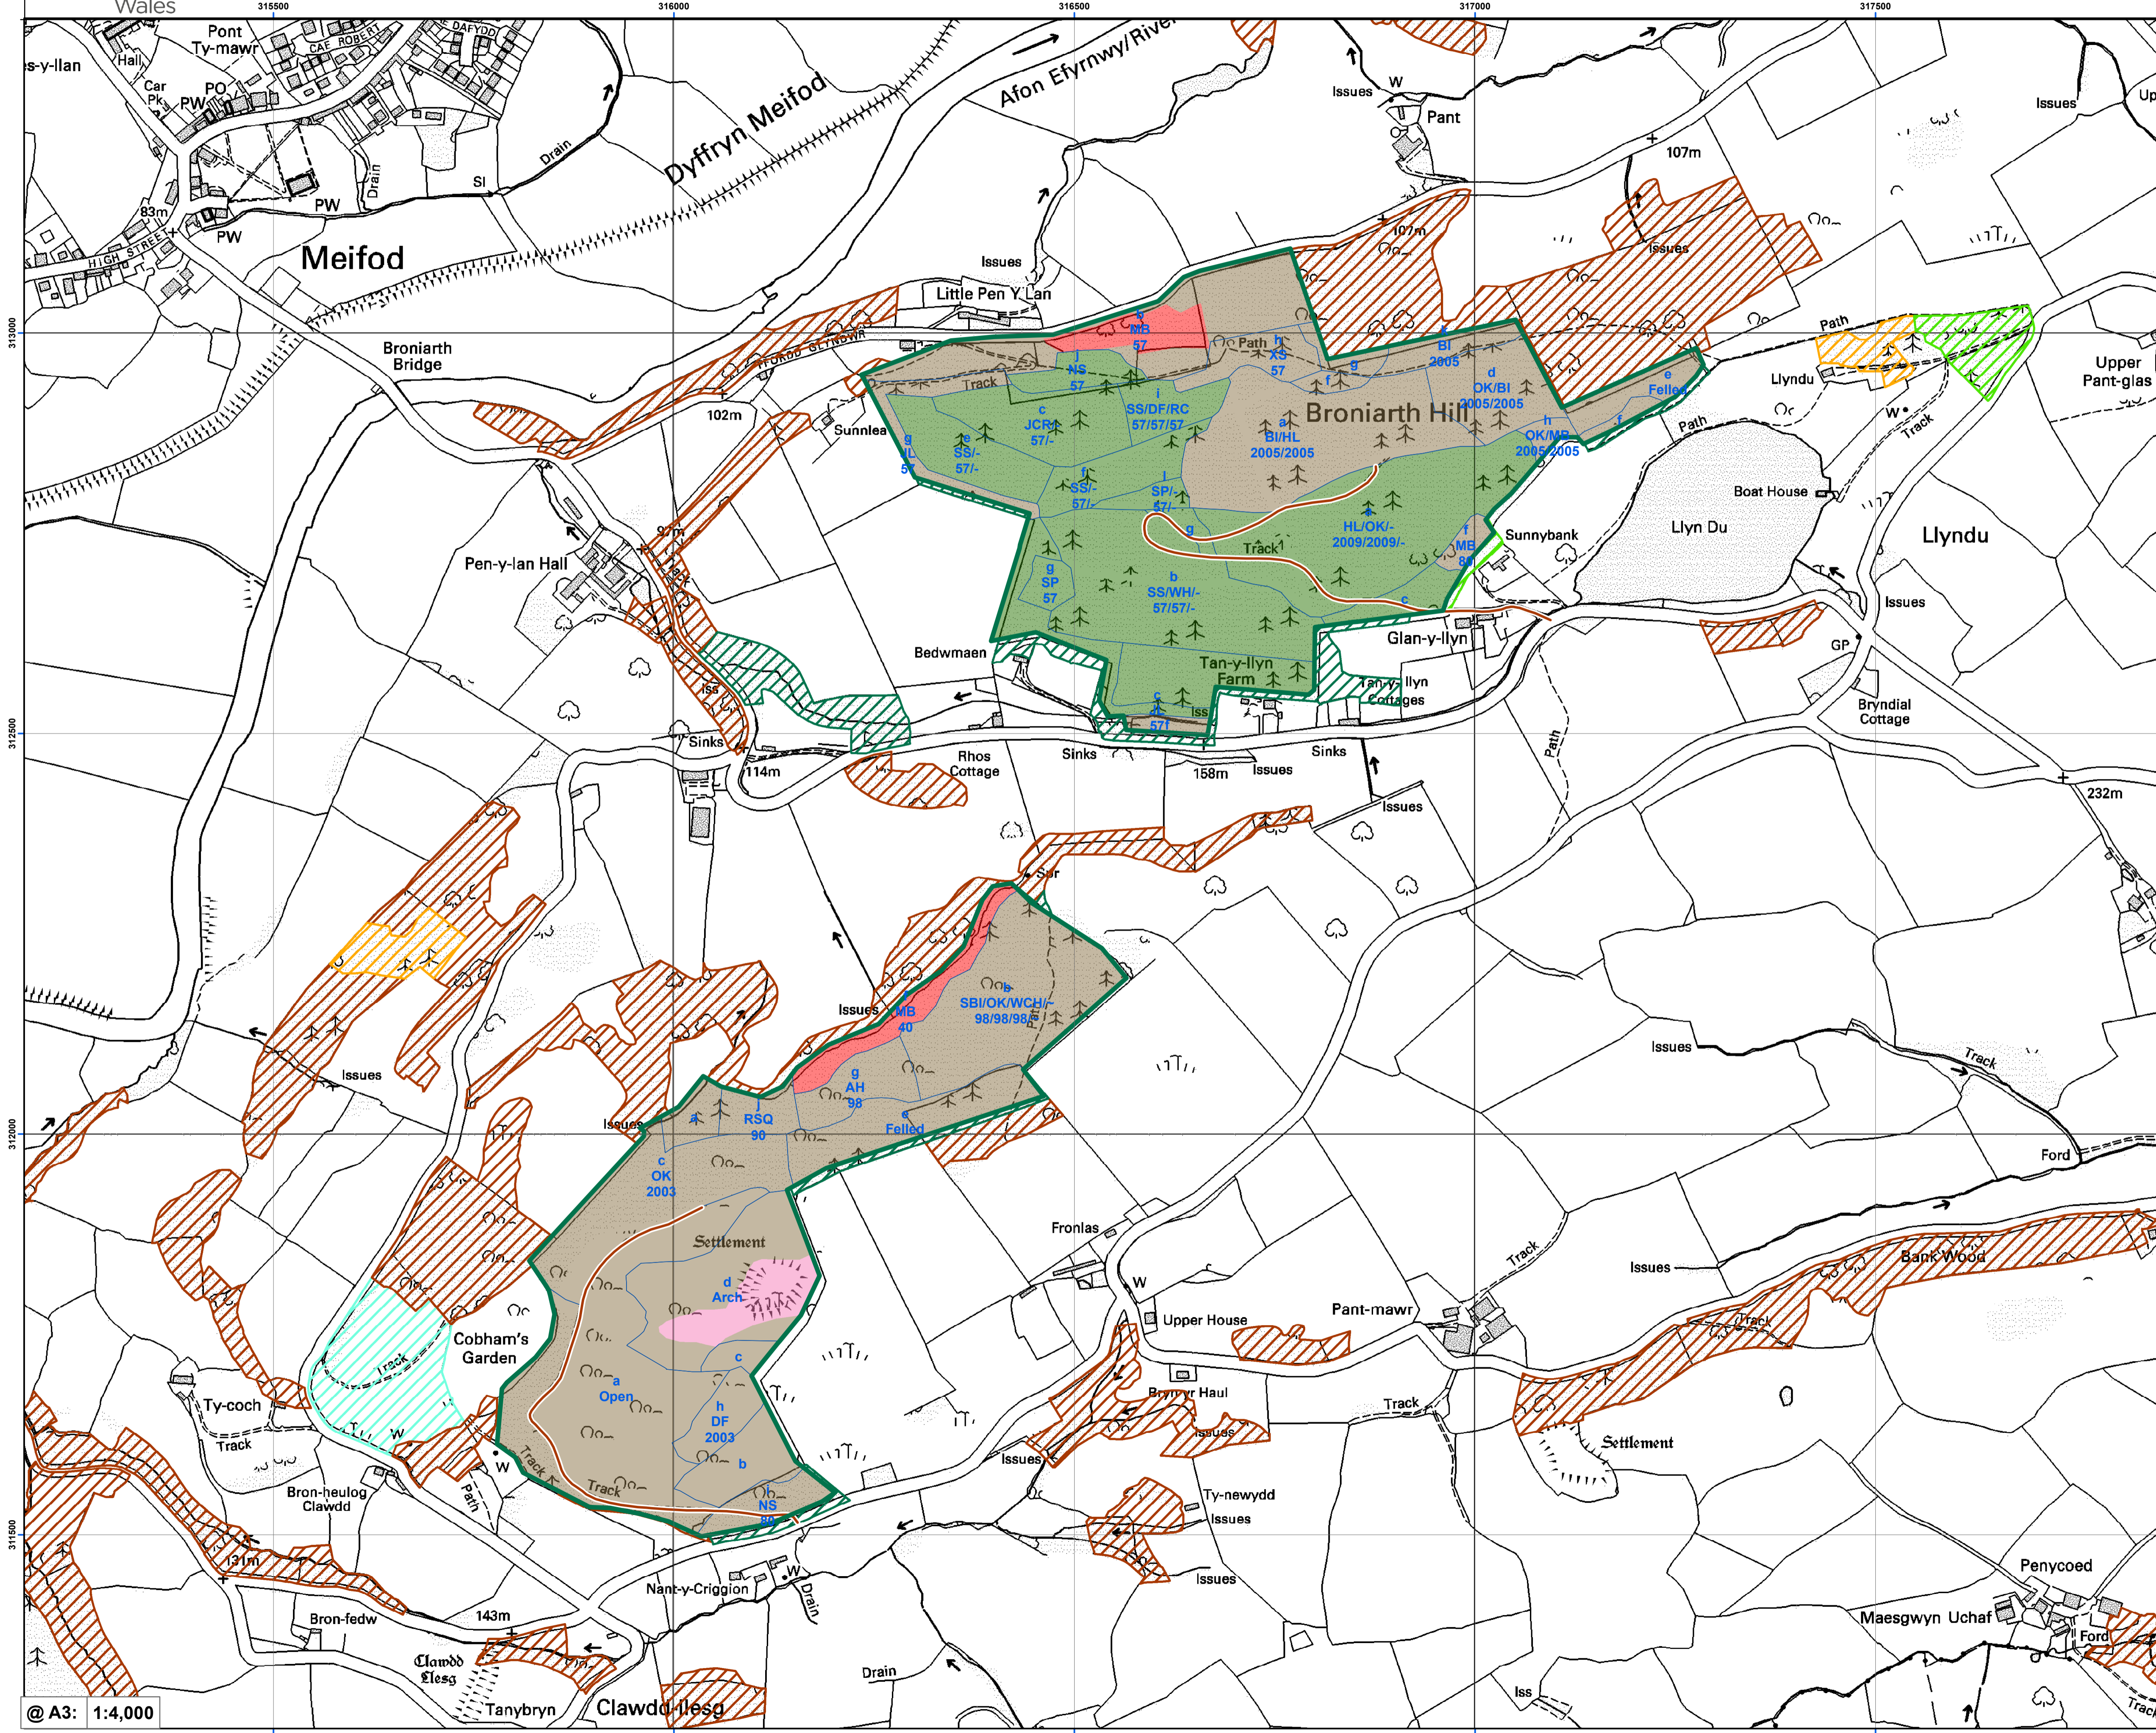

Cynllun Adnoddau Coedwig Mathrafal (Rhan D) - Prif Amcanion Hirdymor

Mathrafal Forest Resource Plan (Area D) - Long Term Objectives

Mathrafal Map 1

Map 1:

- Coetiroedd Mathrafal Woodlands
- Ffordd y goedwig - Forest roads
- Is-adrannau coedwig - Forest subcompartments
- Rheoli coetr hynafol - Ancient woodland management
- Rheoli coetiroedd brodorol - Native woodland management
- Rheoli cynefin agored - Open habitat management
- Tir agored arall - Other open land
- Rheoli coetr safonol - Standard forest management
- Coetiroedd olynol - Successional woodland
- Llyndanddail - Broadleaved
- Cymysg Llyndanddail yn bennaf - Mixed mainly broadleaved
- Conwydd - Conifer
- Cymysg Conwydd yn bennaf - Mixed mainly conifer
- Coed ifanc - Young trees

© Hawlfraint a hawliau cronfa ddata'r Goron 2024.
Rhif Trwydded yr Arolwg Ordnans 100019741.
© Crown Copyright and database right 2024.
Ordnance Survey licence number 100019741.